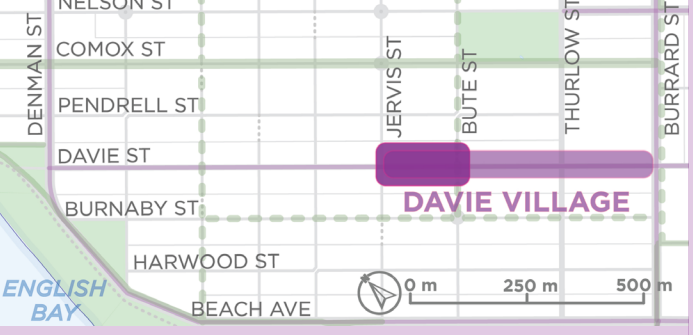

Davie Village Space for People

Bute to Jervis Street - #1200 Block

LEGEND

- SIDEWALK
- SIZE OF EXISTING SIDEWALK
- EATERIES & BARS
- EVENT SPACE
- SPACE FOR PATIOS AND DISPLAYS
- WELCOME FEATURE
- ACCESSIBLE PARKING
- PICK-UP, DROP-OFF
- BIKE PARKING
- OFF-STREET PARKING ACCESS; LEVEL ACCESS ACROSS SIDEWALK
- POTENTIAL BENCH LOCATIONS

Jervis St

Davie Village Space for People

Thurlow to Bute Street - #1100 Block

LEGEND

- SIDEWALK
- SIZE OF EXISTING SIDEWALK
- EATERIES & BARS
- LOADING ZONE
- SPACE FOR PATIOS AND DISPLAYS
- RELOCATED 'HEART OF DAVIE' SIGN
- ACCESSIBLE PARKING
- PICK-UP, DROP-OFF
- BIKE PARKING
- OFF-STREET PARKING ACCESS; LEVEL ACCESS ACROSS SIDEWALK
- POTENTIAL BENCH LOCATIONS

Davie Village Space for People

Burrard to Thurlow Street - #1000 Block

LEGEND

- SIDEWALK
- SIZE OF EXISTING SIDEWALK
- EATERIES & BARS
- ROOM TO QUEUE
- SPACE FOR PATIOS AND DISPLAYS
- WELCOME FEATURE
- ACCESSIBLE PARKING
- PICK-UP, DROP-OFF
- BIKE PARKING
- OFF-STREET PARKING ACCESS; LEVEL ACCESS ACROSS SIDEWALK
- POTENTIAL BENCH LOCATIONS