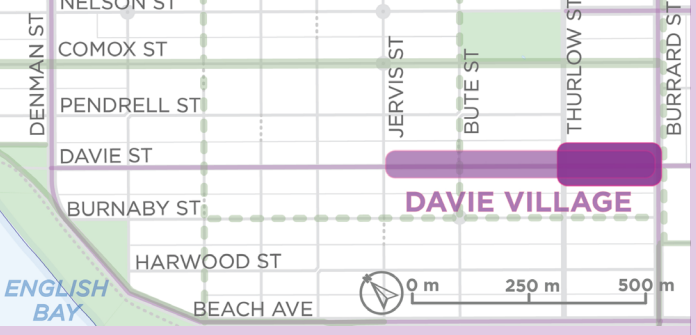

Davie Village Space for People

Bute to Jervis Street - #1200 Block

LEGEND

- SIDEWALK
- SIZE OF EXISTING SIDEWALK
- EATERIES & BARS
- EVENT SPACE
- SPACE FOR PATIOS AND DISPLAYS
- WELCOME FEATURE
- ACCESSIBLE PARKING
- PICK-UP, DROP-OFF
- BIKE PARKING
- OFF-STREET PARKING ACCESS; LEVEL ACCESS ACROSS SIDEWALK
- POTENTIAL BENCH LOCATIONS

Jervis St

Davie Village Space for People

Thurlow to Bute Street - #1100 Block

LEGEND

- SIDEWALK
- SIZE OF EXISTING SIDEWALK
- EATERIES & BARS
- LOADING ZONE
- SPACE FOR PATIOS AND DISPLAYS
- RELOCATED 'HEART OF DAVIE' SIGN
- ACCESSIBLE PARKING
- PICK-UP, DROP-OFF
- BIKE PARKING
- OFF-STREET PARKING ACCESS; LEVEL ACCESS ACROSS SIDEWALK
- POTENTIAL BENCH LOCATIONS

Davie Village Space for People

Burrard to Thurlow Street - #1000 Block

LEGEND

- SIDEWALK
- SIZE OF EXISTING SIDEWALK
- EATERIES & BARS
- ROOM TO QUEUE
- SPACE FOR PATIOS AND DISPLAYS
- WELCOME FEATURE
- ACCESSIBLE PARKING
- PICK-UP, DROP-OFF
- BIKE PARKING
- OFF-STREET PARKING ACCESS; LEVEL ACCESS ACROSS SIDEWALK
- POTENTIAL BENCH LOCATIONS