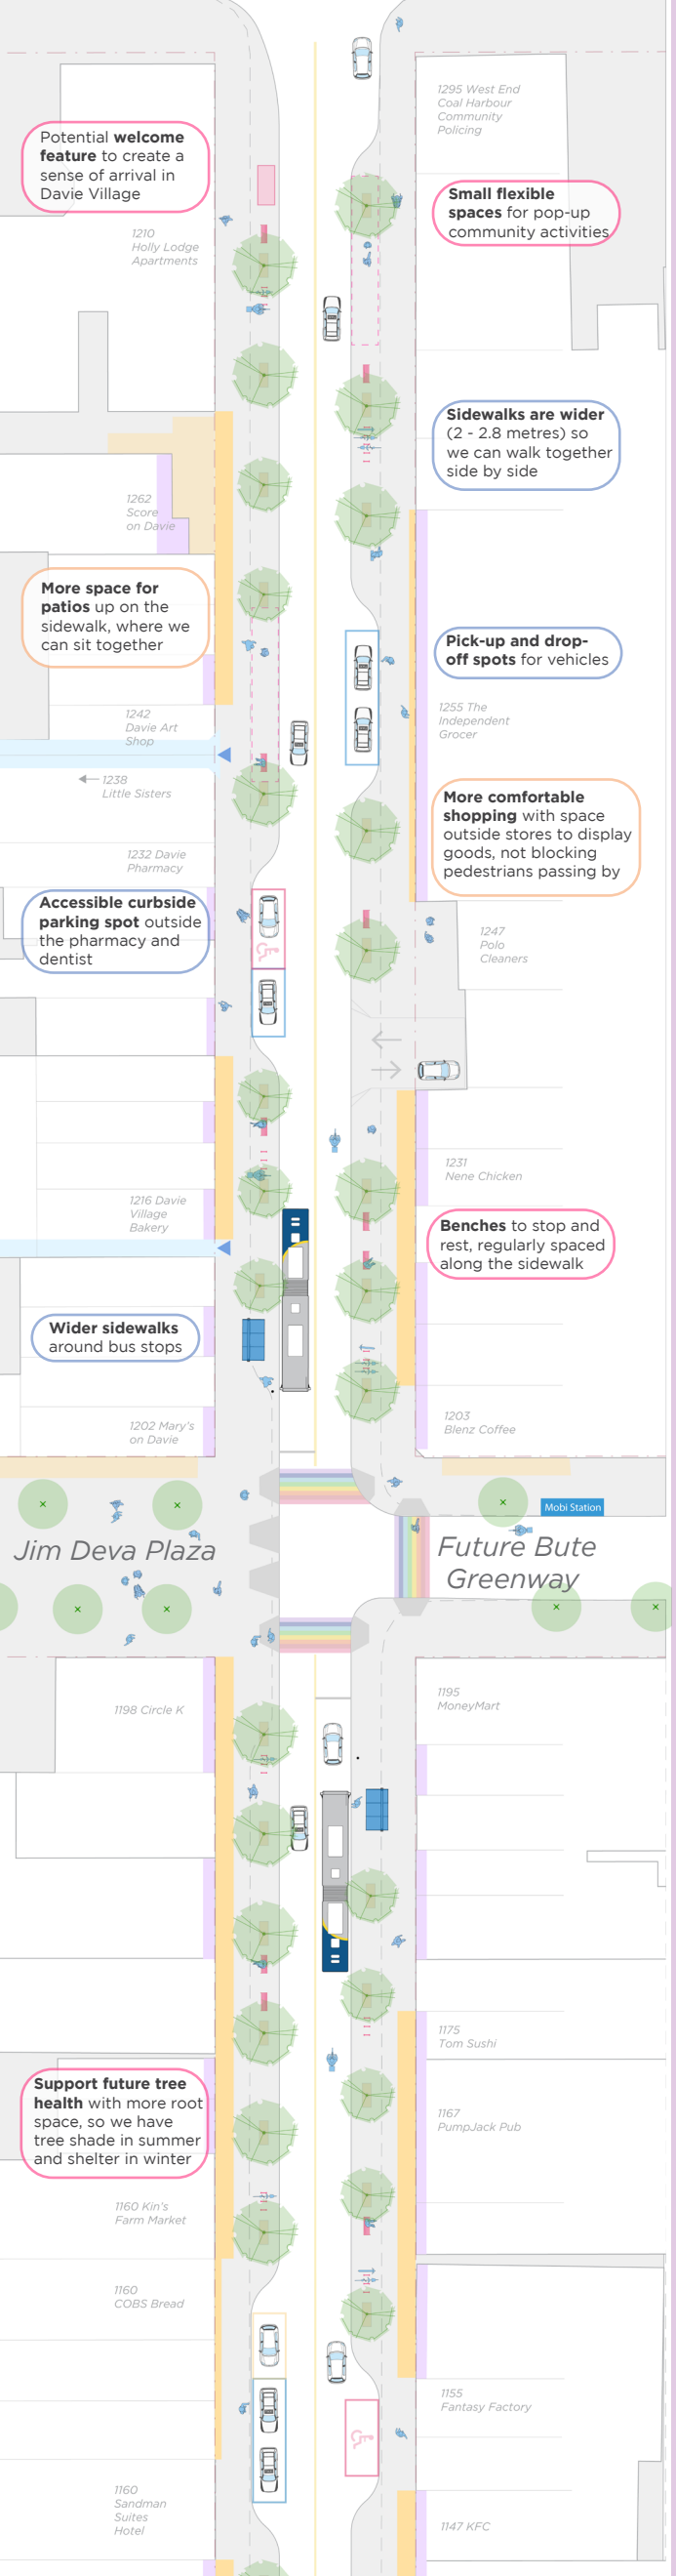

Davie Village Space for People

Bute to Jervis Street - #1200 Block

LEGEND

- SIDEWALK
- SIZE OF EXISTING SIDEWALK
- EATERIES & BARS
- EVENT SPACE
- SPACE FOR PATIOS AND DISPLAYS
- WELCOME FEATURE
- ACCESSIBLE PARKING
- PICK-UP, DROP-OFF
- BIKE PARKING
- OFF-STREET PARKING ACCESS; LEVEL ACCESS ACROSS SIDEWALK
- POTENTIAL BENCH LOCATIONS

Jervis St

Davie Village Space for People

Thurlow to Bute Street - #1100 Block

LEGEND

- SIDEWALK
- SIZE OF EXISTING SIDEWALK
- EATERIES & BARS
- LOADING ZONE
- SPACE FOR PATIOS AND DISPLAYS
- RELOCATED 'HEART OF DAVIE' SIGN
- ACCESSIBLE PARKING
- PICK-UP, DROP-OFF
- BIKE PARKING
- OFF-STREET PARKING ACCESS; LEVEL ACCESS ACROSS SIDEWALK
- POTENTIAL BENCH LOCATIONS

Davie Village Space for People

Burrard to Thurlow Street - #1000 Block

LEGEND

- SIDEWALK
- SIZE OF EXISTING SIDEWALK
- EATERIES & BARS
- ROOM TO QUEUE
- SPACE FOR PATIOS AND DISPLAYS
- WELCOME FEATURE
- ACCESSIBLE PARKING
- PICK-UP, DROP-OFF
- BIKE PARKING
- OFF-STREET PARKING ACCESS; LEVEL ACCESS ACROSS SIDEWALK
- POTENTIAL BENCH LOCATIONS