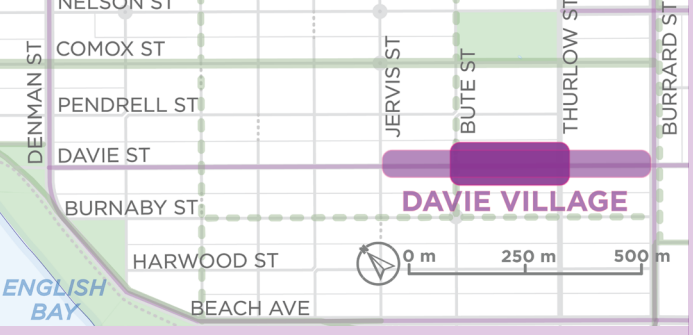

Davie Village Space for People

Bute to Jervis Street - #1200 Block

LEGEND

- SIDEWALK
- SIZE OF EXISTING SIDEWALK
- EATERIES & BARS
- EVENT SPACE
- SPACE FOR PATIOS AND DISPLAYS
- WELCOME FEATURE
- ACCESSIBLE PARKING
- PICK-UP, DROP-OFF
- BIKE PARKING
- OFF-STREET PARKING ACCESS; LEVEL ACCESS ACROSS SIDEWALK
- POTENTIAL BENCH LOCATIONS

Jervis St

Davie Village Space for People

Thurlow to Bute Street - #1100 Block

LEGEND

- SIDEWALK
- SIZE OF EXISTING SIDEWALK
- EATERIES & BARS
- LOADING ZONE
- SPACE FOR PATIOS AND DISPLAYS
- RELOCATED 'HEART OF DAVIE' SIGN
- ACCESSIBLE PARKING
- PICK-UP, DROP-OFF
- BIKE PARKING
- OFF-STREET PARKING ACCESS; LEVEL ACCESS ACROSS SIDEWALK
- POTENTIAL BENCH LOCATIONS

Davie Village Space for People

Burrard to Thurlow Street - #1000 Block

LEGEND

- SIDEWALK
- SIZE OF EXISTING SIDEWALK
- EATERIES & BARS
- ROOM TO QUEUE
- SPACE FOR PATIOS AND DISPLAYS
- WELCOME FEATURE
- ACCESSIBLE PARKING
- PICK-UP, DROP-OFF
- BIKE PARKING
- OFF-STREET PARKING ACCESS; LEVEL ACCESS ACROSS SIDEWALK
- POTENTIAL BENCH LOCATIONS