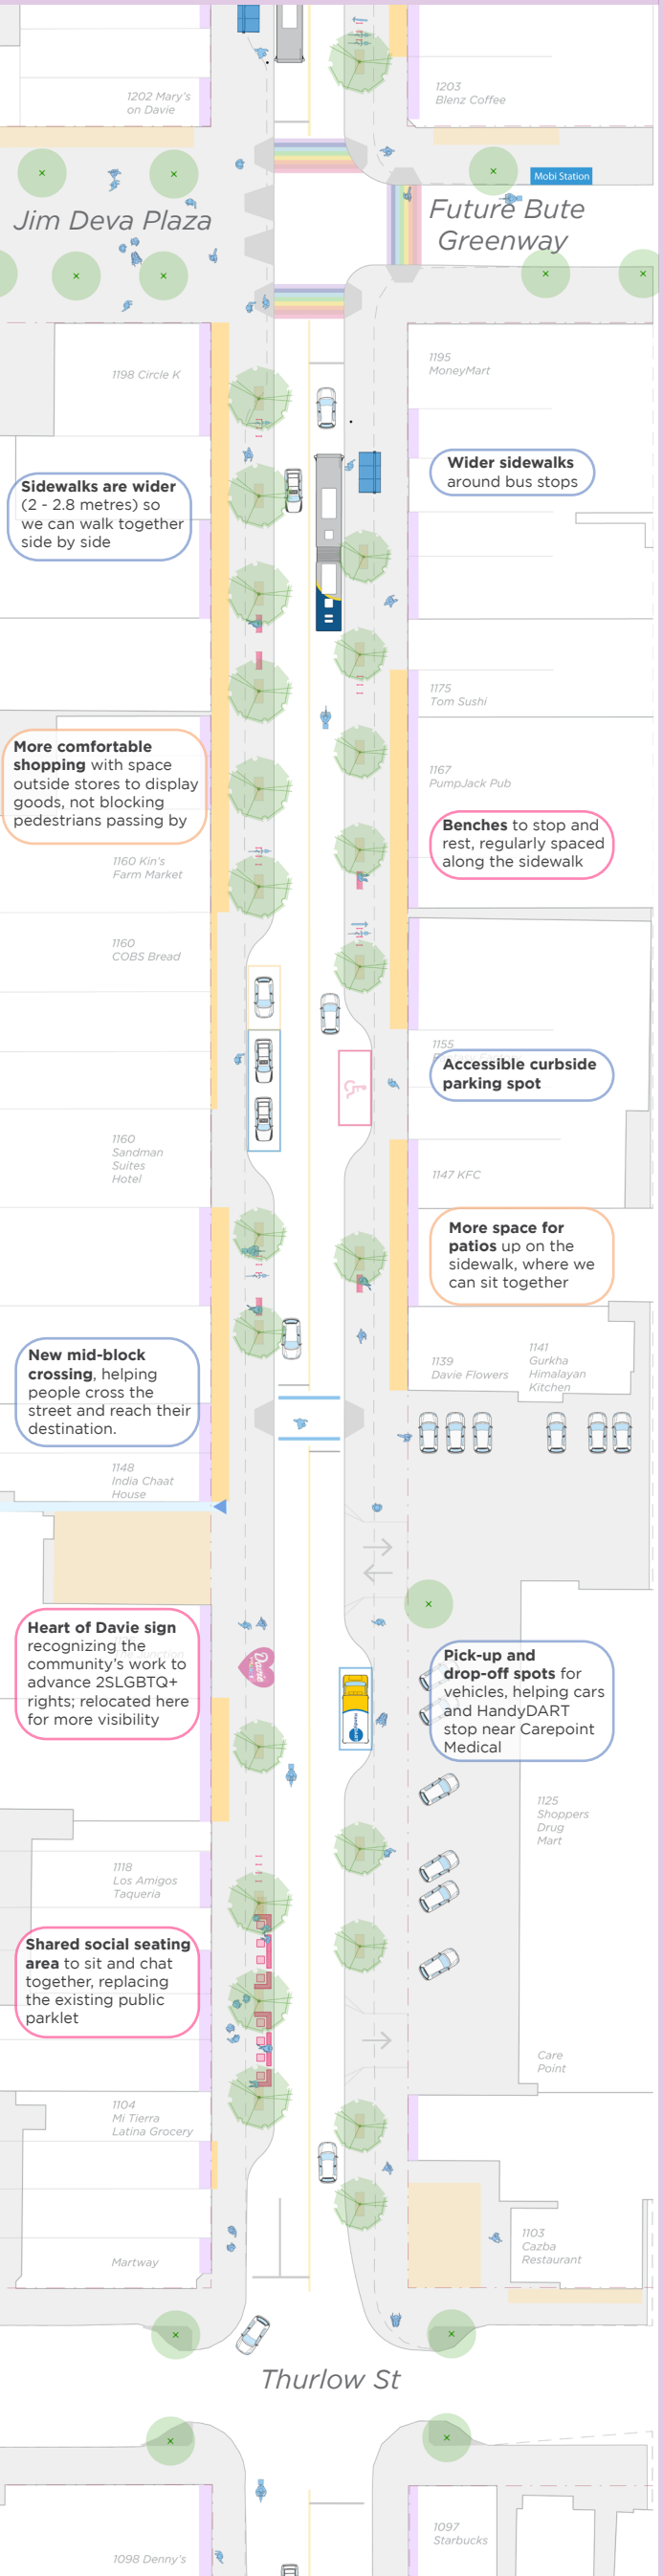

Davie Village Space for People

Bute to Jervis Street - #1200 Block

LEGEND

- SIDEWALK
- SIZE OF EXISTING SIDEWALK
- EATERIES & BARS
- EVENT SPACE
- SPACE FOR PATIOS AND DISPLAYS
- WELCOME FEATURE
- ACCESSIBLE PARKING
- PICK-UP, DROP-OFF
- BIKE PARKING
- OFF-STREET PARKING ACCESS; LEVEL ACCESS ACROSS SIDEWALK
- POTENTIAL BENCH LOCATIONS

Jervis St

Davie Village Space for People

Thurlow to Bute Street - #1100 Block

LEGEND

- SIDEWALK
- SIZE OF EXISTING SIDEWALK
- EATERIES & BARS
- LOADING ZONE
- SPACE FOR PATIOS AND DISPLAYS
- RELOCATED 'HEART OF DAVIE' SIGN
- ACCESSIBLE PARKING
- PICK-UP, DROP-OFF
- BIKE PARKING
- OFF-STREET PARKING ACCESS; LEVEL ACCESS ACROSS SIDEWALK
- POTENTIAL BENCH LOCATIONS

Davie Village Space for People

Burrard to Thurlow Street - #1000 Block

LEGEND

- SIDEWALK
- SIZE OF EXISTING SIDEWALK
- EATERIES & BARS
- ROOM TO QUEUE
- SPACE FOR PATIOS AND DISPLAYS
- WELCOME FEATURE
- ACCESSIBLE PARKING
- PICK-UP, DROP-OFF
- BIKE PARKING
- OFF-STREET PARKING ACCESS; LEVEL ACCESS ACROSS SIDEWALK
- POTENTIAL BENCH LOCATIONS